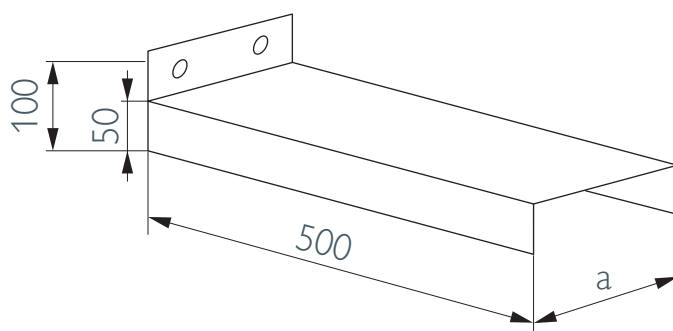

MEAUP

Support U-profile (for MEBS/MEBBS)

Abstützung U-Profil (für MEBS/MEBBS)

Support U-profil (pour MEBS/MEBBS)

Ondersteuning U-profiel (voor MEBS/MEBBS)

| | | | | | | | | | |
|---------|--------|--------|--------|--------|--------|--------|--------|--------|--------|
| Ø | 100 | 130 | 150 | 180 | 200 | 250 | 300 | 350 | 400 |
| a | 100 | 130 | 150 | 180 | 200 | 250 | 300 | 350 | 400 |
| SAPcode | 160963 | 160964 | 160965 | 160966 | 160967 | 160968 | 160969 | 160970 | 160971 |