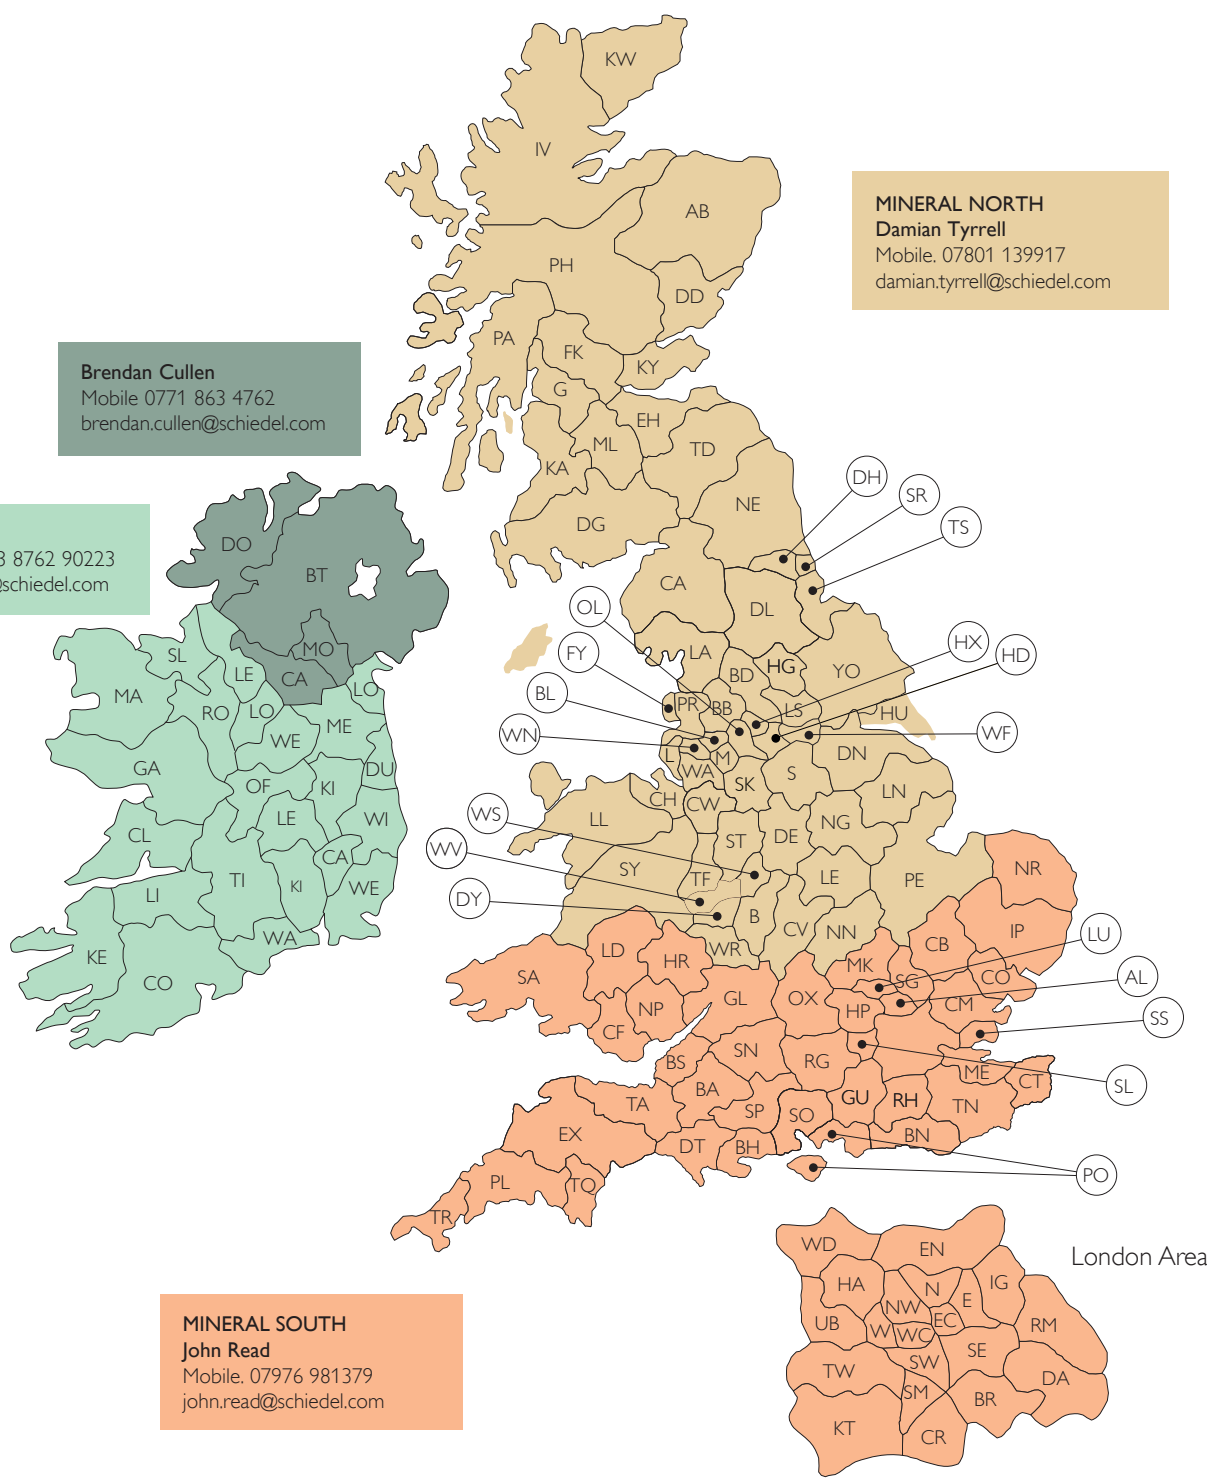

Area Sales Structure

Residential Products (Mineral)

SALES DIRECTOR	Phil Lowe	Tel. 07801 139910	phil.lowe@schiedel.com
TECHNICAL SUPPORT MANAGER (Mineral)	Simon Saunders	Tel. 07793 090554	simon.saunders@schiedel.com

Brendan Cullen
Mobile 0771 863 4762
brendan.cullen@schiedel.com

Sean Byrne
Mobile +353 8762 90223
sean.byrne@schiedel.com

MINERAL NORTH
Damian Tyrrell
Mobile. 07801 139917
damian.tyrrell@schiedel.com

MINERAL SOUTH
John Read
Mobile. 07976 981379
john.read@schiedel.com

London Area