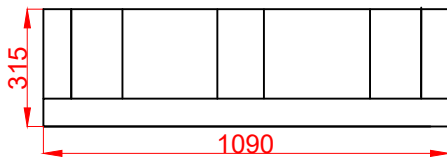

Wood Storage Option
Can be placed beneath the Garden Fire 950

Measure in mm

Garden Fire950 Sap Code 148250

Wood Storage Option Sap Code
157837

Subject: Garden Fire950			
	Area:	Scale:	Date:
	dm ²	1:20	19/02/19
Mass:	Tol.:	Rev.:	Drawing No:
l.	± 3 mm	2	G950 2D
Material:	Pumice		Drawn By:
			T Oliver